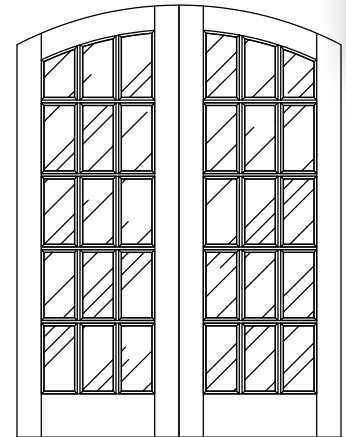

DG15500CA

Glass Options